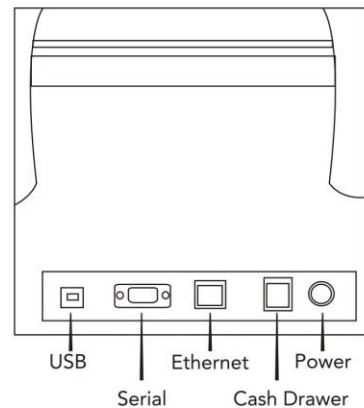

# 80mm Classic Thermal Receipt Printer 80250IV

- 1) 250mm/s high print speed
- 2) Multiple language fonts selectable
- 3) Multiple interfaces
- 4) Low power consumption and low operation cost

## Key Features

- Compatible with EPSON ESC/POS and STAR command sets
- Support paper near end and black mark detection
- Connect and print faster, stop receipt misprinting
- Support connecting to WLAN printing
- Virtual serial port mode, USB port support OPOS application
- 250mm/sec ultra high print speed
- Built in Web page to set up printer directly
- Printer status monitoring
- High speed driver printing mode,66% improvement in print
- Windows X86 / X64 / Linux / OPOS driver
- Support up 68 international languages and GB18030
- Serial+USB+Ethernet, Parallel+USB interfaces
- Support IP change via Serial or USB port

## Specification

Print method	Direct thermal line
Print width	64/76mm
Dot density	512/576dot/line
Print speed	250mm/s
Interface	Serial+USB+Ethernet, USB+Parallel
Paper diameter	80mm
Line space	3.75mm(can be adjustive)
Character Size	ANK Font Font A: 12×24dots Font B: 9×17dots Simplified/Traditional Chinese Character: 24×24dots
Code page	PC437/Katakana/PC850/PC860/PC863/PC865/West Europe/Greek/Hebrew/East Europe/Iran/ WPC1252/PC866/PC852/PC858/IranII/Latvian/Arabic/PT151,1251/PC737/WPC/1257/Thai Vietnam/PC864/PC1001/(Latvian)/(PC1001)/(PT151,1251)/(WPC1257)/(PC864)/(Vietnam)/(Thai)
Barcode type	UPC-A/UPC-E/JAN13(EAN13)/JAN8(EAN8)CODE39/ITF/CODABAR/CODE93/CODE128/ QRCODE
Fonts	GB18030
Data	128K bytes
NV Flash	256K bytes
Cashdrawer out	DC 24V/1A
Power supply	AC 110V/220V 50 ~ 60Hz DC 24V/2.5A
Weight	1.65kg
Dimension	195×160×145mm
Work environment	Temperature:0 ~ 45°C, Humidity:10 ~ 80%
Storage environment	Temperature:-10 ~ 60°C, Humidity:10 ~ 90%
Auto Cutter	1.5 million